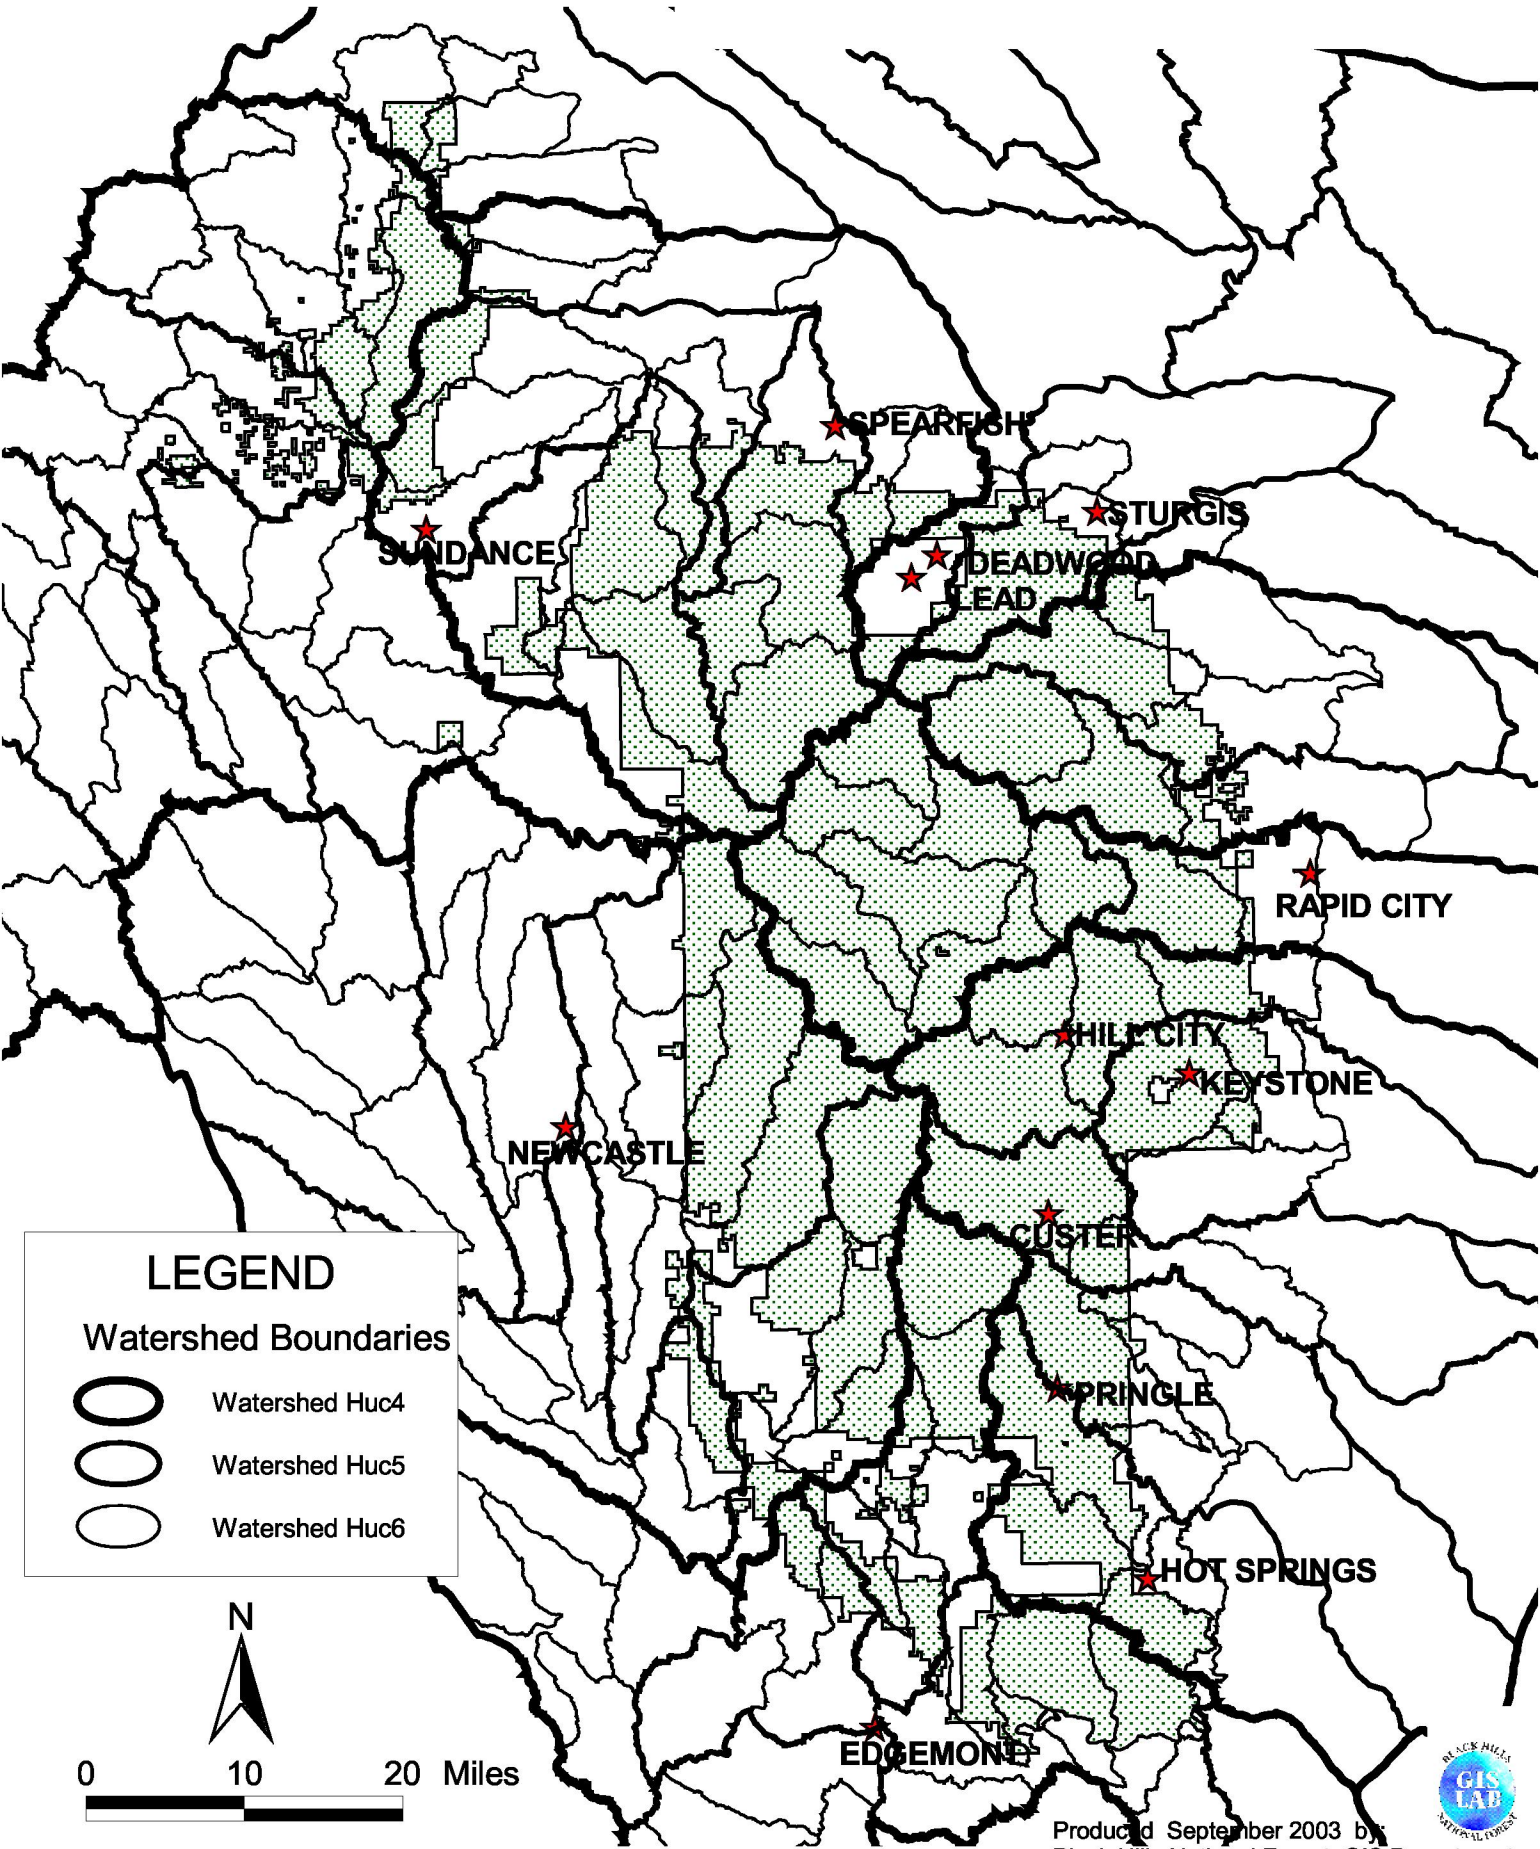

USDA Forest Service Black Hills National Forest

LEGEND

Watershed Boundaries

-  Watershed Huc4
-  Watershed Huc5
-  Watershed Huc6